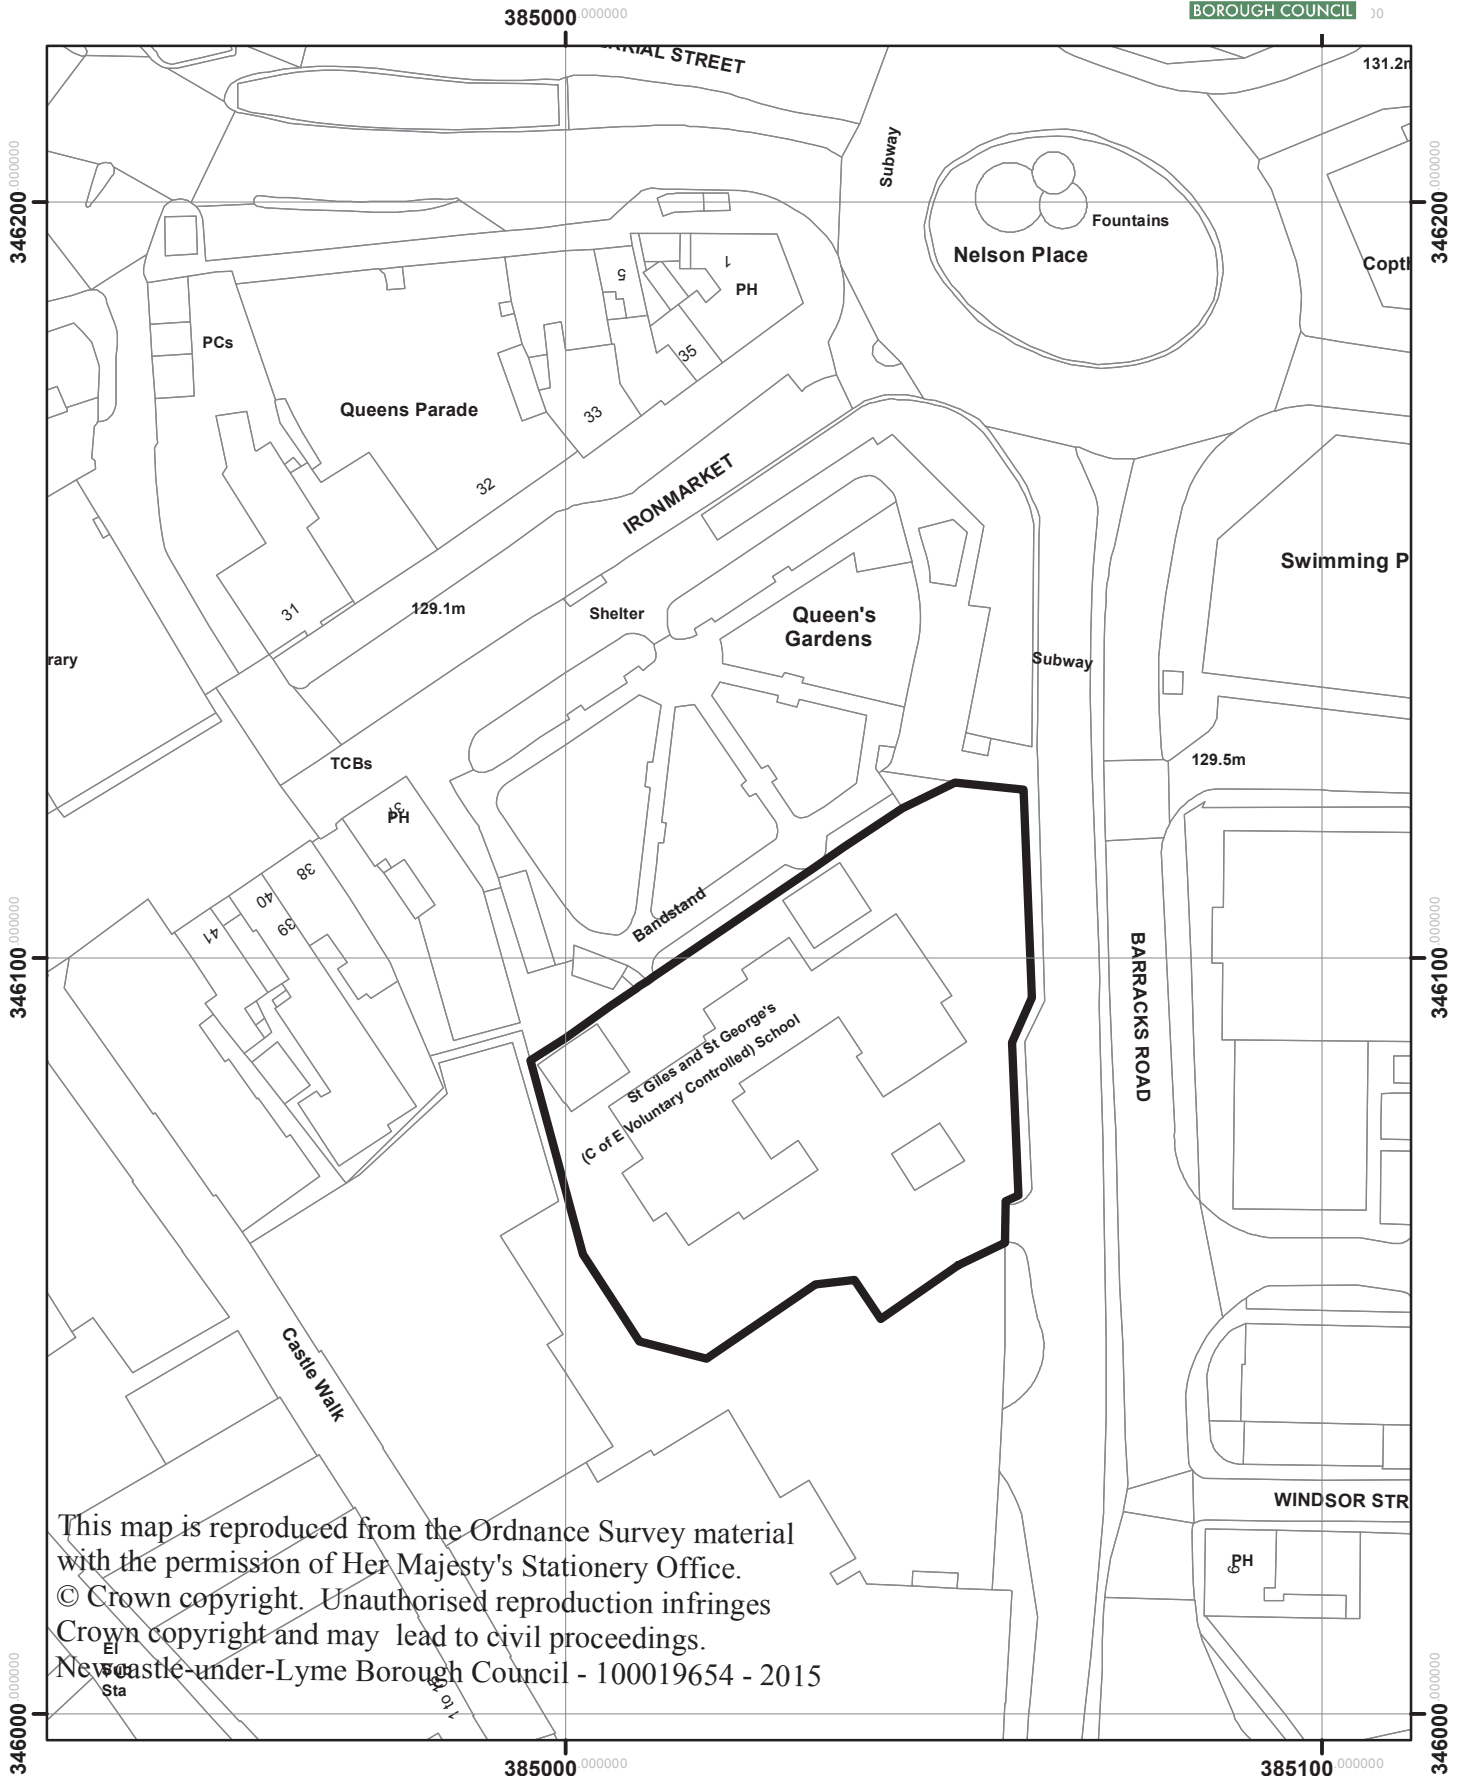

Former St Giles and St Georges Primary School,
Barracks Road

15/01077/FUL

This map is reproduced from the Ordnance Survey material with the permission of Her Majesty's Stationery Office.
© Crown copyright. Unauthorised reproduction infringes Crown copyright and may lead to civil proceedings.
Newcastle-under-Lyme Borough Council - 100019654 - 2015